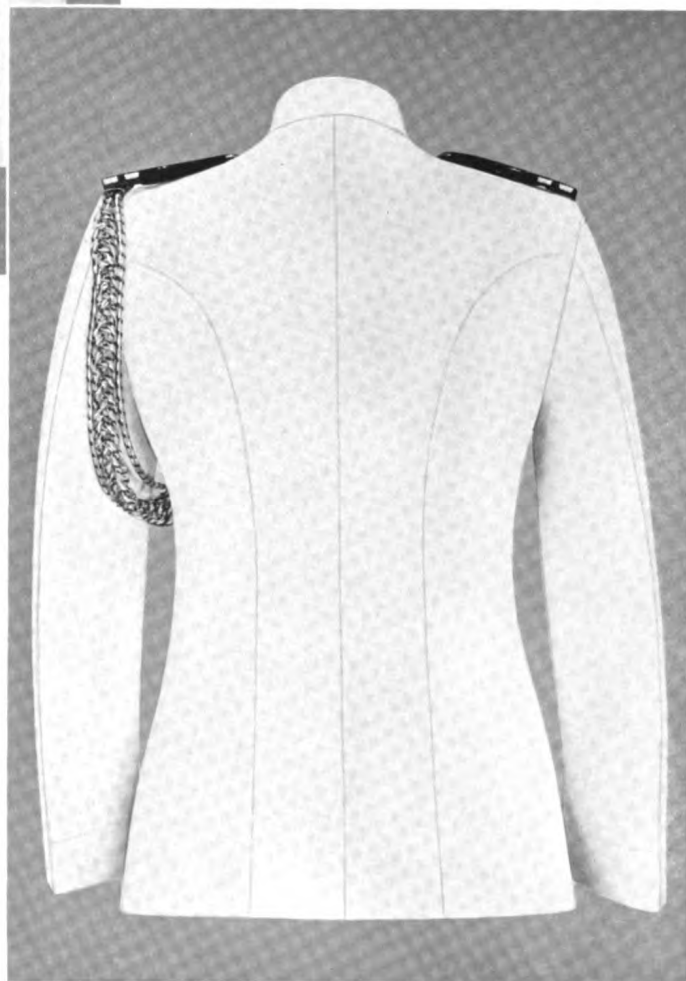

FROCK COAT  
FULL DRESS

Original from  
UNIVERSITY OF CALIFORNIA

FROCK COAT  
UNDRESS

Original from  
UNIVERSITY OF CALIFORNIA

SERVICE COAT  
BLUE

SERVICE COAT  
WHITE

WHITE COAT  
FULL DRESS  
(WITH AIGUILLETES)