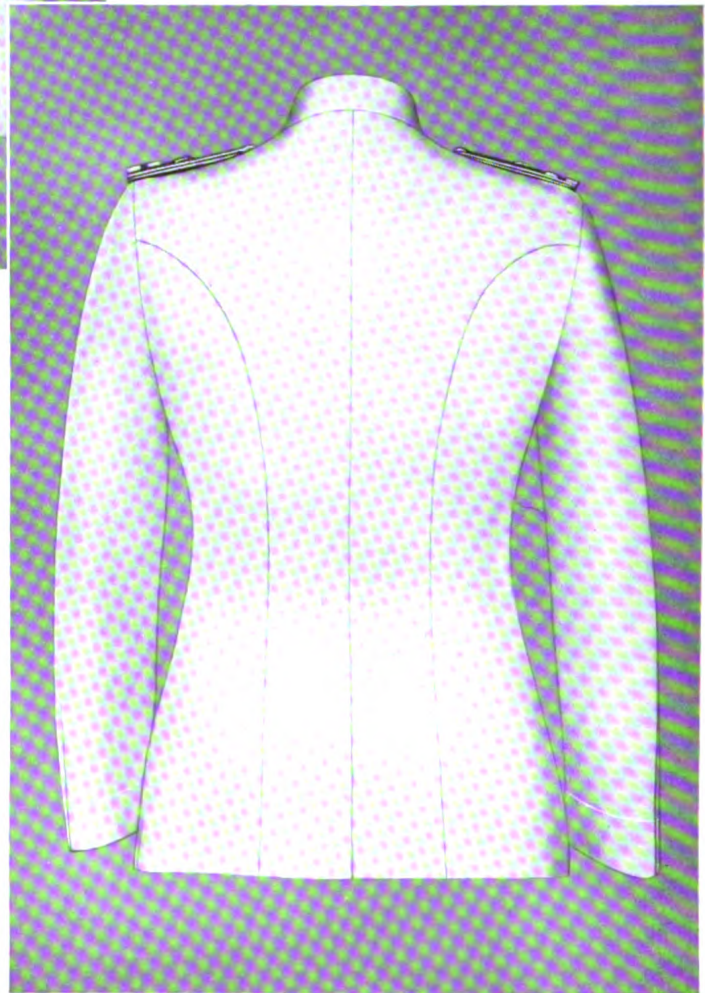

FROCK COAT  
FULL DRESS

Original from  
UNIVERSITY OF CALIFORNIA

FROCK COAT  
UNDRESS

Original from  
UNIVERSITY OF CALIFORNIA

SERVICE COAT  
BLUE

SERVICE COAT  
WHITE

WHITE COAT  
FULL DRESS  
(WITH AIGUILLETES)