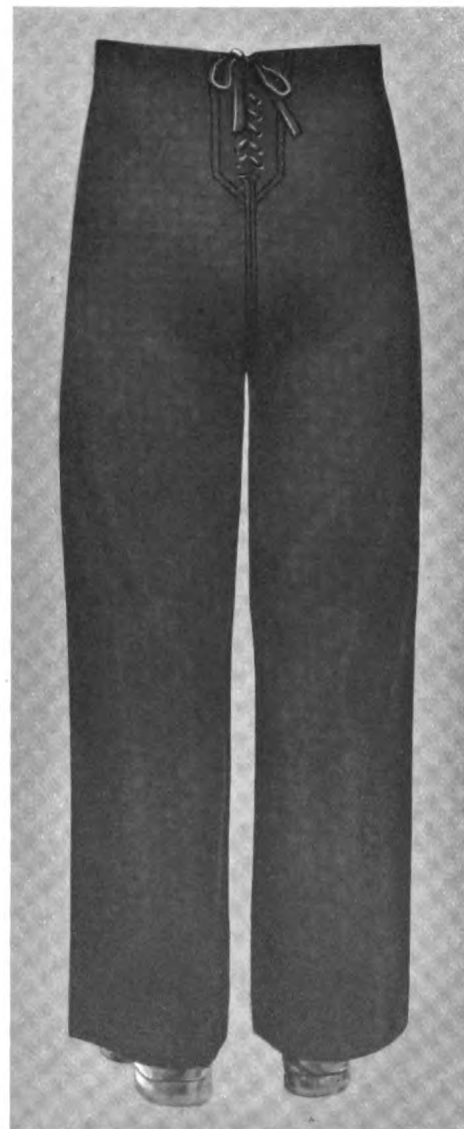

BLUE DRESS JUMPER

Original from  
UNIVERSITY OF CALIFORNIA

Blue Cap

Blue Trousers, Front View

Blue Trousers, Rear View

ENLISTED MAN'S TROUSERS AND CAP

WHITE DRESS JUMPER

Generated for hpocock (Indiana University) on 2014-06-14 19:57 GMT / http://hdl.handle.net/2027/uc1.b3529248  
Public Domain, Google-digitized / http://www.hathitrust.org/access\_use#pd-google