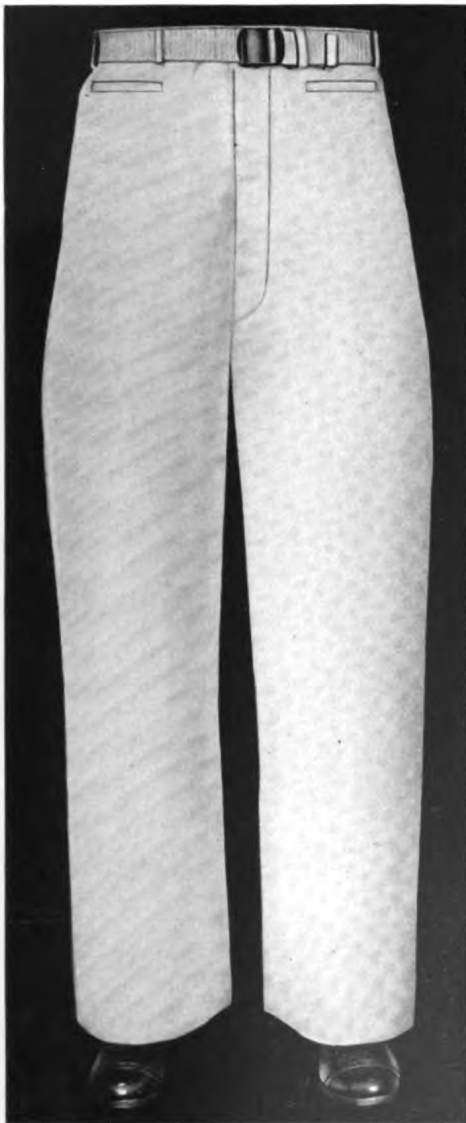

White Trousers, Front View