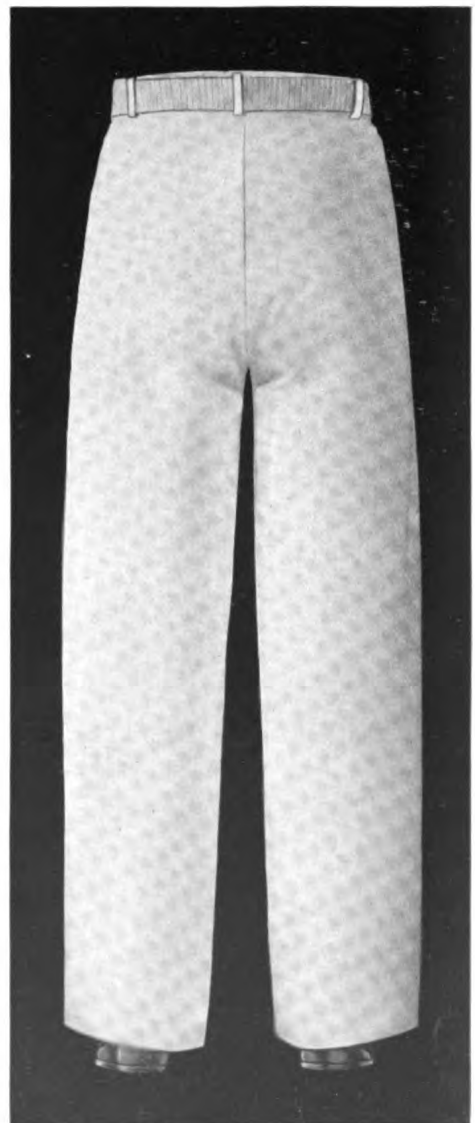

White Trousers, Rear View

ENLISTED MAN'S
TROUSERS
AND HAT