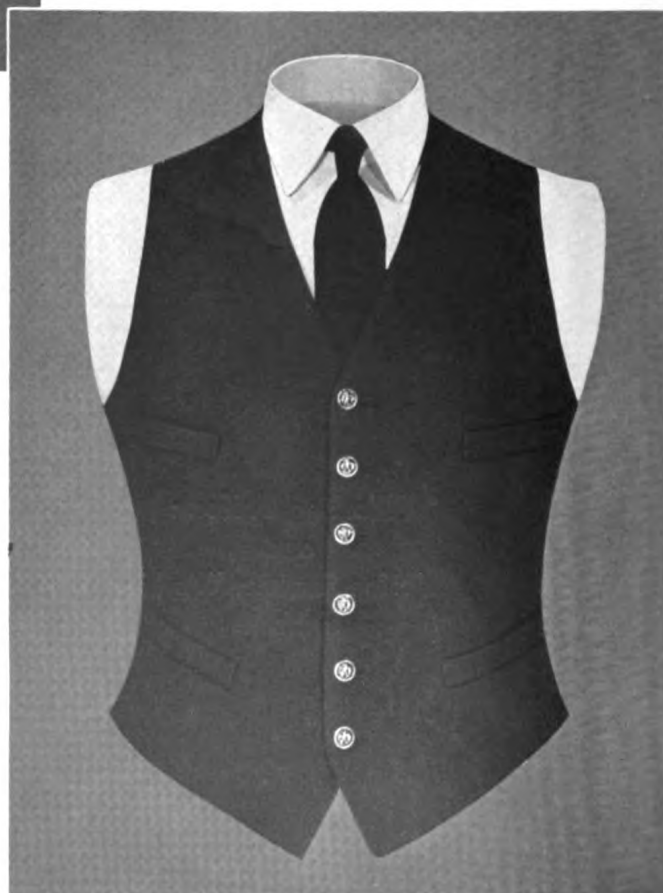

**Aviation  
Winter Working  
Uniform**

White

Blue

WAISTCOATS

Visor, Officers of Flag Rank

Embroidered Cap Device,  
Commissioned Officers

Visor, Captains and Commanders

All Metal Cap Device,  
Commissioned Officers